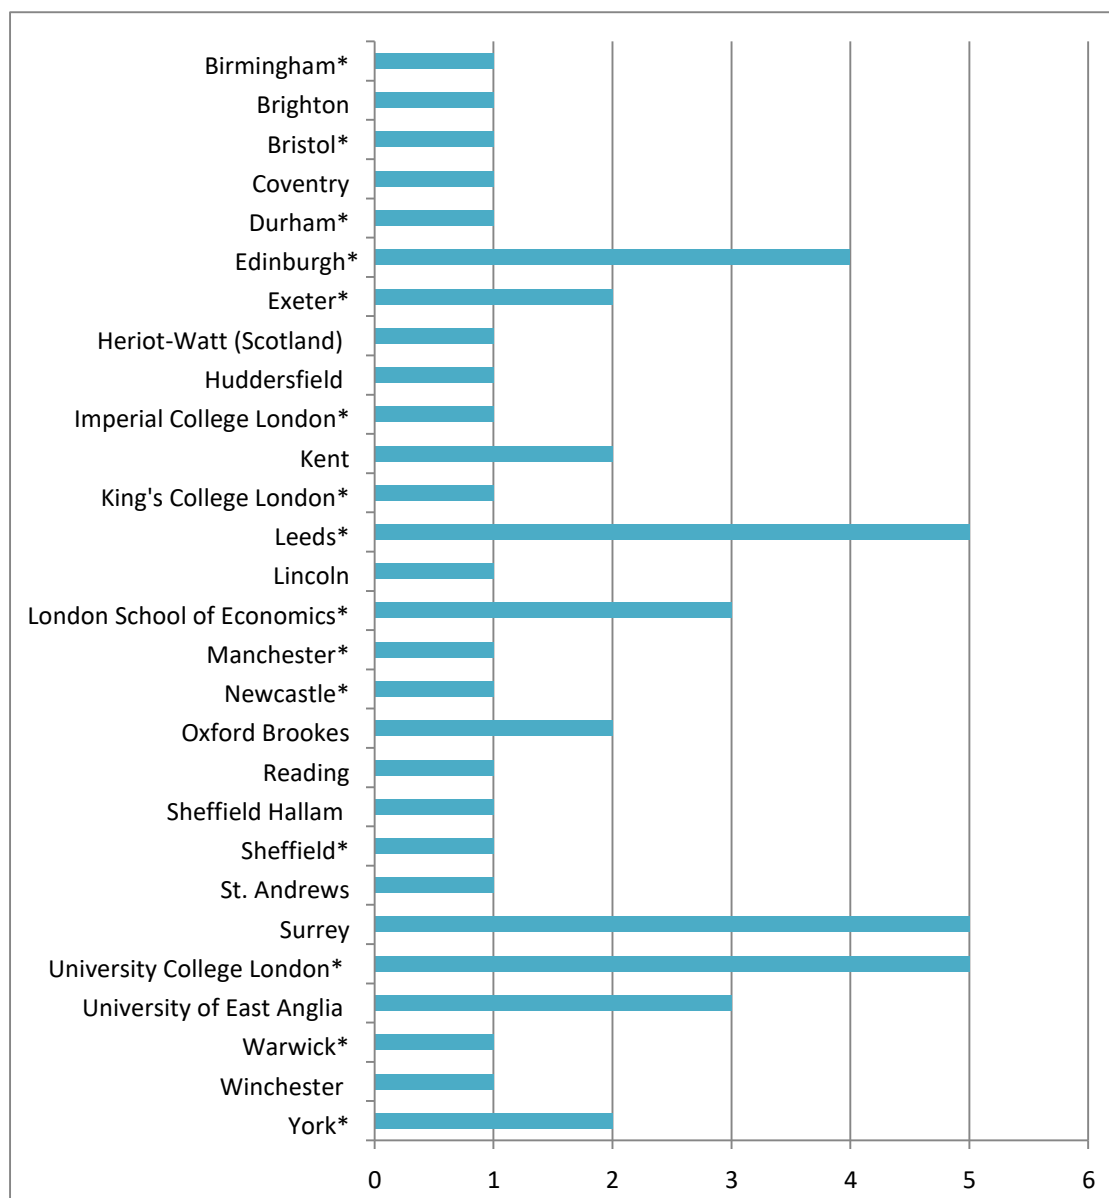

UNIVERSITY DESTINATIONS 2018

Examination statistics 2018:

Overall A*-A 47%

Overall A*-B 75%

Overall A*-C 89%

Overall A*-E 99%